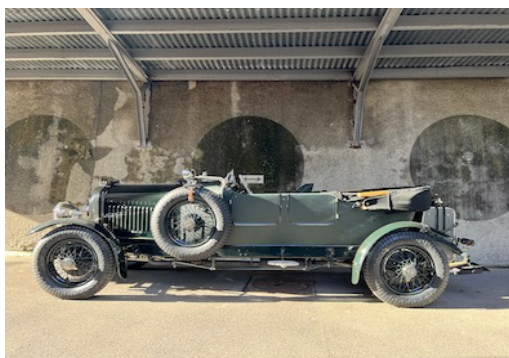

Co-Driver

Carinna Rigassi Vock (CH)

Category : Original Pre War

Car : NBA

Year of manufacture : NBA

Driver

Tim Gijbels (NL)

Co-Driver

Govert Gijbels (NL)

Category : NBA