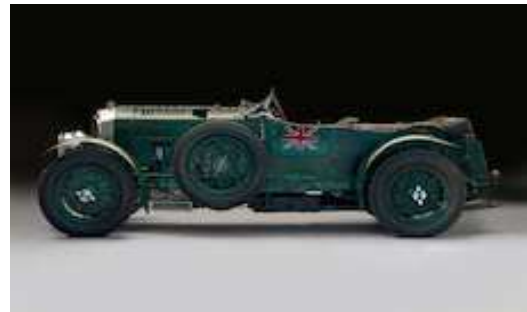

Driver

David Costermans (B)

Co-Driver

Mark Sels (B)

Category : Original Pre War

Car : SALMSON 2300 Open Sportscar

Year of manufacture : 1936

Driver

Category : Original Pre War

Car : BENTLEY Blower

Year of manufacture : 1929

Driver

Jürgen Ernst

Co-Driver

Category : Original Pre War

Car :