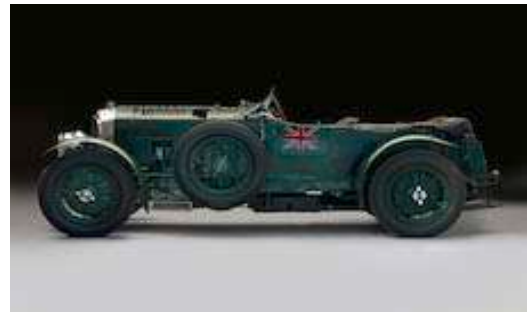

Category : Original Pre War

Car : BENTLEY Blower

Year of manufacture : 1929

Driver

Jürgen Ernst

Co-Driver

Category : Original Pre War

Car : FRAZER NASH