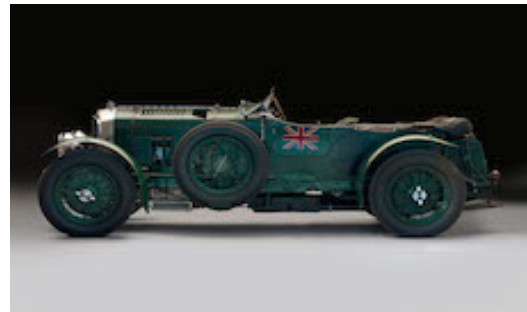

Category : Original Pre War

Car : BENTLEY Blower

Year of manufacture : 1929

Driver

Jürgen Ernst

Co-Driver

Category : Original Pre War

Car : FRAZER NASH